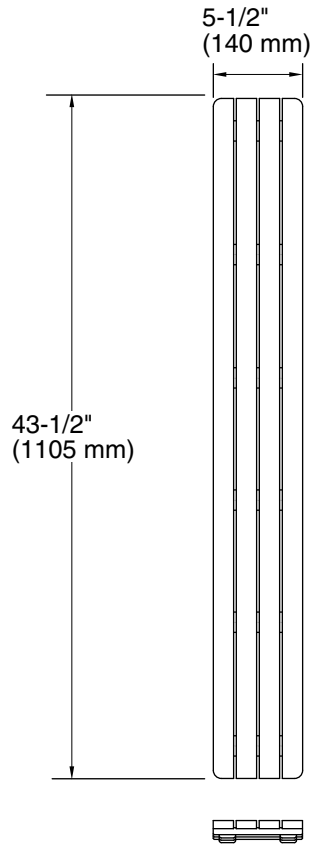

Features

- High-grade teak wood.
- For use with the K-9925 or K-9998 Groove acrylic shower base.

Recommended Products/Accessories

K-9925 48" x 36" single-threshold shower base
K-9998 48" x 48" Single-threshold rear center
K-23736 Furniture polish

Codes/Standards

None Applicable

KOHLER® One-Year Limited Warranty

See website for detailed warranty information.

Technical Information

All product dimensions are nominal.

Material: Wood

Notes